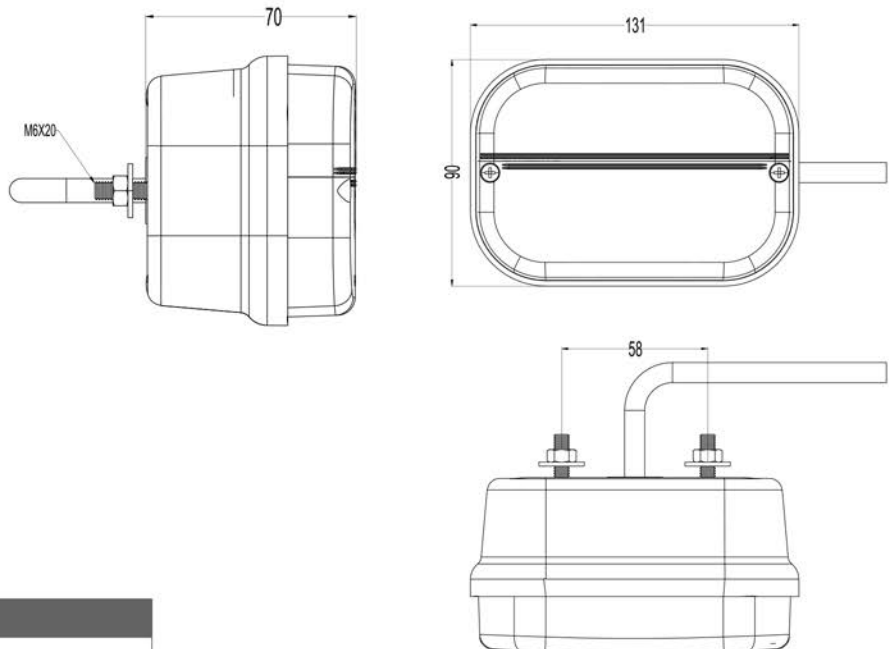

# SQ STOP LAMP EU FLAT

## Features

- 4 Functions: Signal, Position, Brake
- 2K Injection Technology
- Homologated, ECE R6 R7
- Special design fixing screw
- Stainless Steel Reflectors
- Cables can be customized according to customer requests.
- % 100 tested before delivery
- Can be used direct mounting or Ankastre mounting

PARTS	PARTS NAME	PARTS NO
	SQ STOP LAMP EU FLAT	0001.3410.000
	SQ STOP LAMP EU FLAT SS	0001.3410.XXX

BULB		LENS
12 V 21 W	0001.2027.000	001.0210.000
12 V 21/5 W	0001.2029.000	